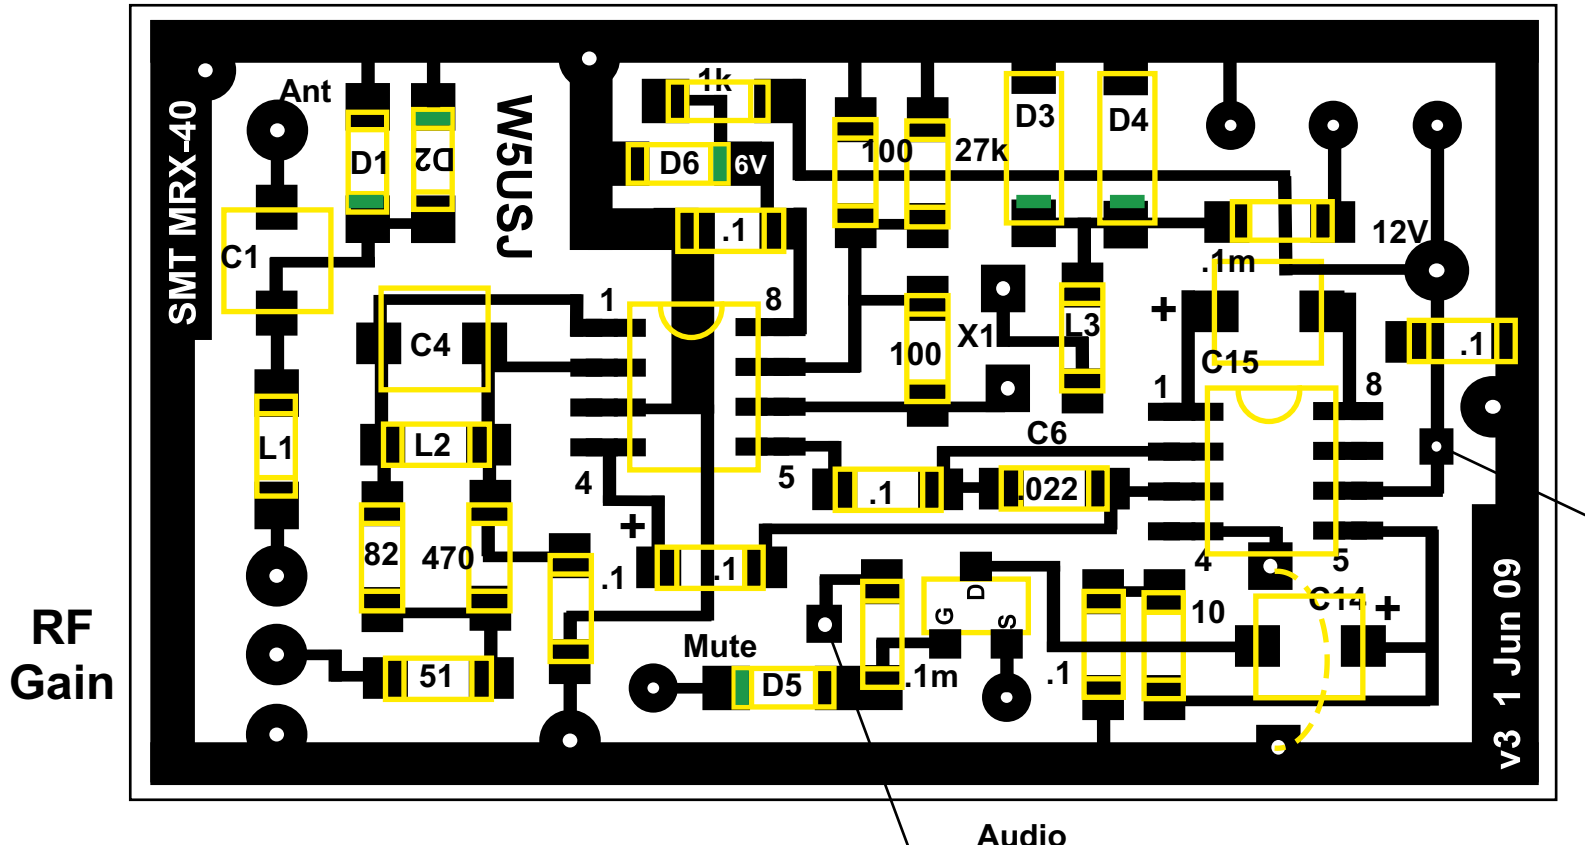

4X
Assembly View

Tune

Etched View

1X

Contact View

**SMT MRX-40
Receiver v3**

W5USJ drawing 1 Jun 09