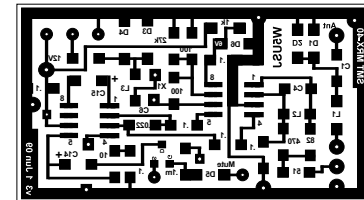

4X
Assembly View

Tune

Etched View

1X

Contact View

**SMT MRX-40
Receiver v3**

W5USJ drawing 1 Jun 09