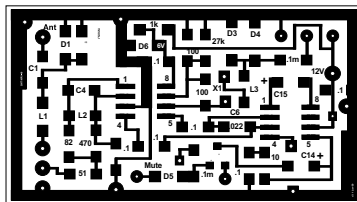

4X
Assembly View

Tune

Etched View

1X

Contact View

**SMT MRX-40
Receiver v3**

W5USJ drawing 1 Jun 09